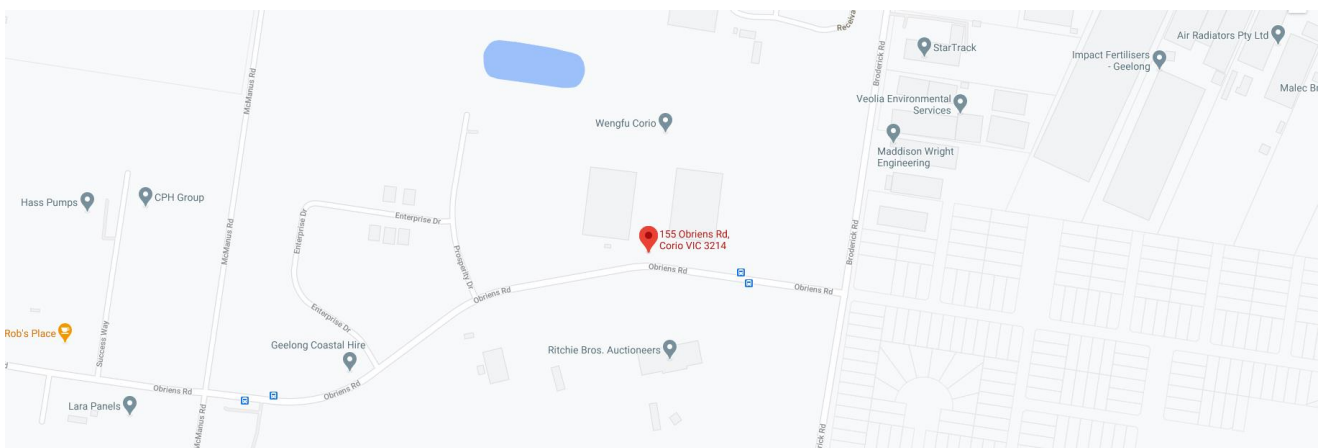

"Fuelling your drive"

News Update

We are pleased to announce the opening of our brand-new Riordan Fuels Express Diesel 24/7 fuelling site at **155 O'Brien's Rd Corio**. Those that know the area would know the Wengfu/Riordan Fertiliser sheds that the fuelling site is located in front of. We encourage everyone to take advantage of the convenience of this new site which also provides the added benefit of AdBlue supply.

Riordan Fuel is committed to expanding its network of 24/7 Express Diesel self-service fuelling stations across the country in support of our customer's growing needs.